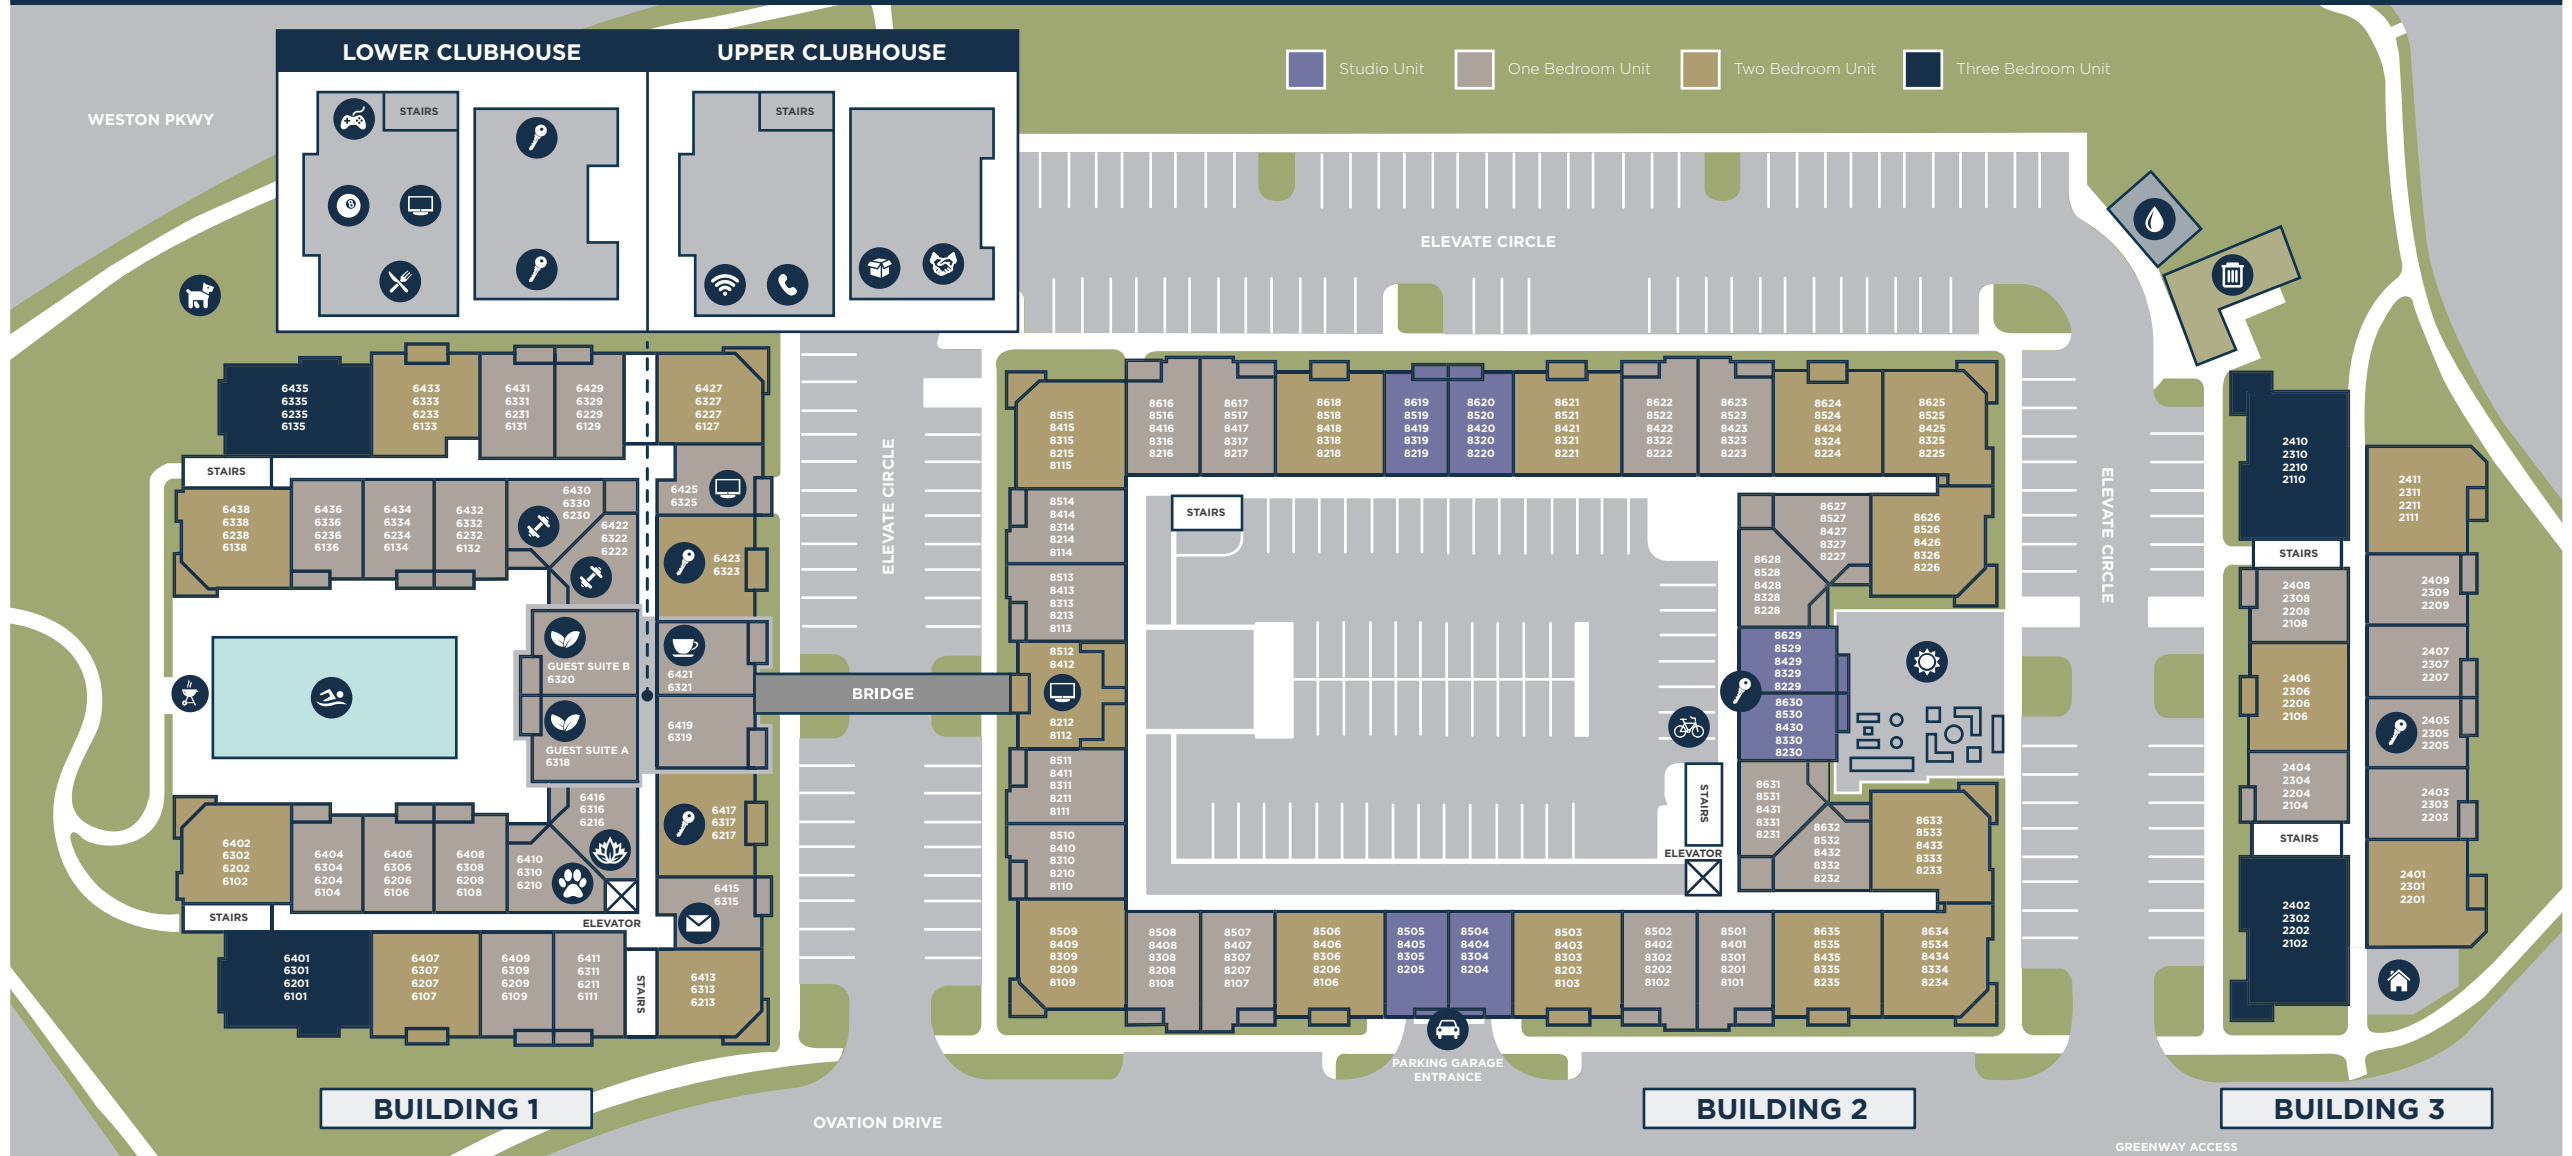

LANTOWER

WESTON CORNERS

- Car Wash
- Fitness Center
- Dog Park
- Lounge
- Billiards
- Package Concierge
- Kitchen
- Tech Center
- Mail Room
- Yoga Studio
- Pool
- Dog Spa
- Storage
- Coffee Station
- Garage Entrance
- Gaming Area
- Trash & Recycling
- Courtyard
- Outdoor Grill
- Bike Repair
- Club Room
- Rooftop Terrace
- Conference Room
- Leasing Area

Studio Unit
 One Bedroom Unit
 Two Bedroom Unit
 Three Bedroom Unit

BUILDING 1

BUILDING 2

BUILDING 3

6000 ELEVATE CIRCLE
CARY, NORTH CAROLINA
27513